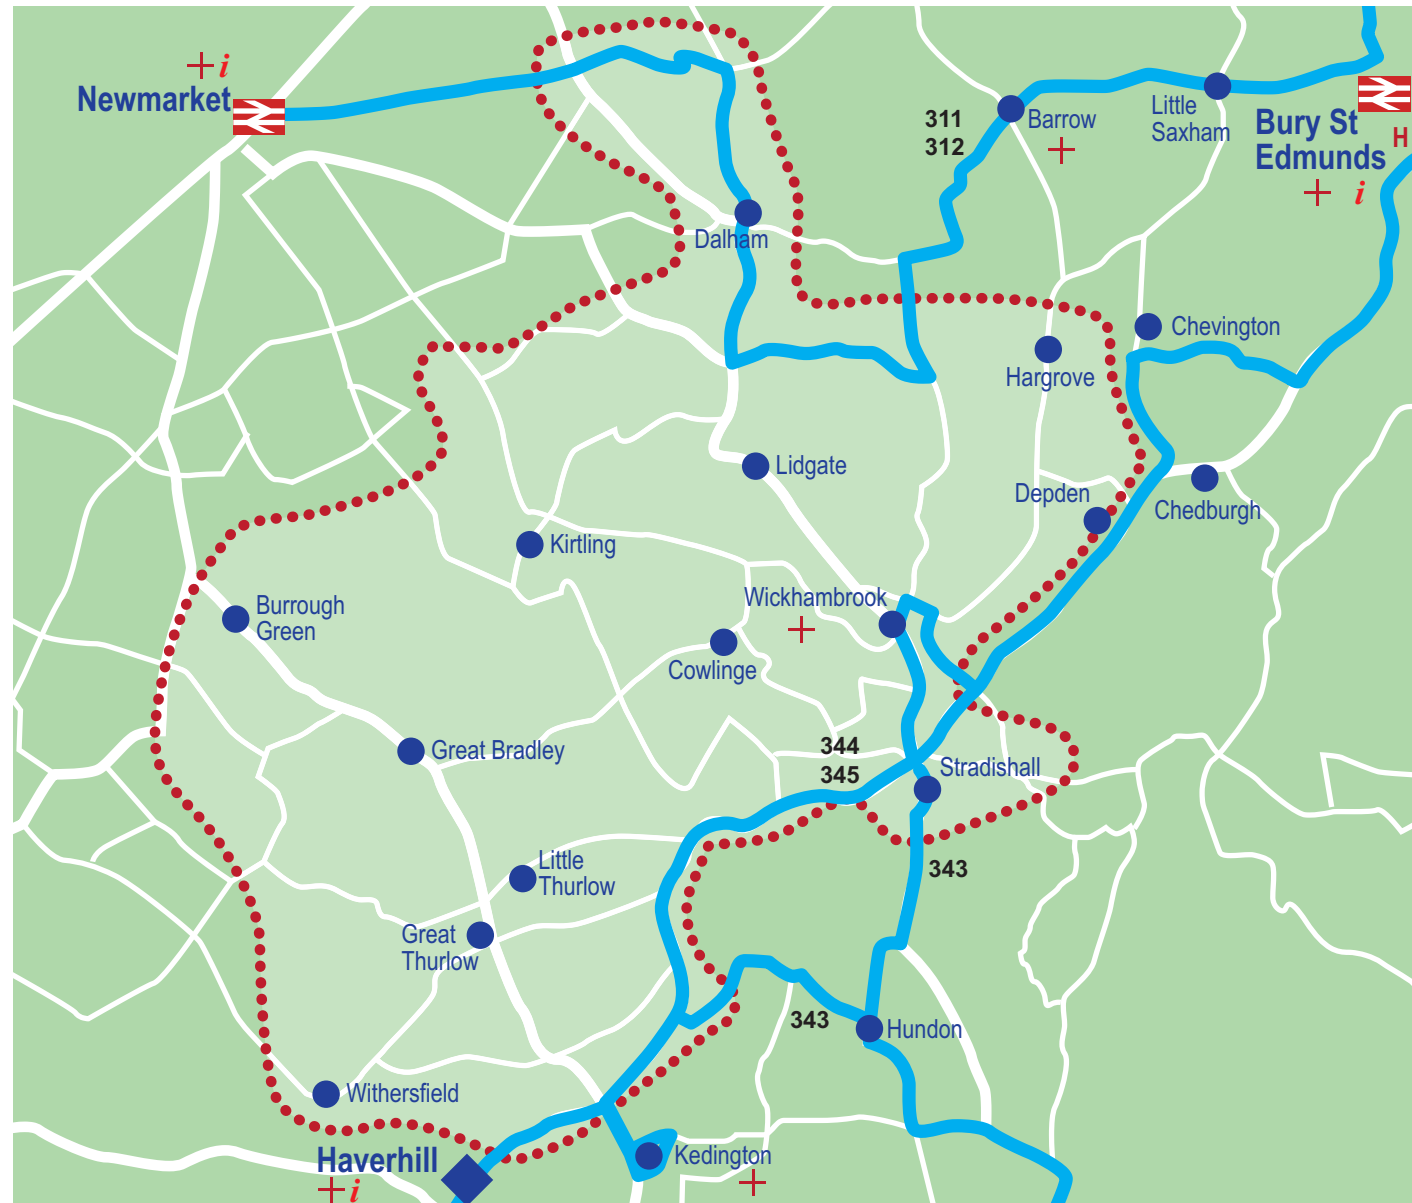

Other bus services in the area

The 344 and 345 services between Haverhill and Bury St Edmunds will offer a more direct route, following the A143 for much of the journey and running generally hourly and with buses earlier in the morning and later in the day. More buses will serve Bury St Edmunds railway station and most will additionally serve West Suffolk Hospital.

New service 343 will connect Haverhill, Barnardiston, Hundon, Stradishall, Wickhambrook serving Clare on a Saturday. Connections will be possible on some journeys with 344, 345 for onward travel to Bury St Edmunds and with 'Suffolk Links' for travel towards Newmarket and to other villages within the area.

Bury St Edmunds and Newmarket will continue to be served by the 311 and 312 routes, roughly every two hours, also serving Ousden, Dalham, Gazeley and Moulton.

Imagine if there was a bus that would pick you up from your door...

Well now there is!

Call the Suffolk Links
Booking number:
0845 604 1802

KEY

- Railway Station
- Post Office
- Doctors Surgery
- Tourist Information Office
- Hospital

- DRT Area
- Service routes

Please see timetable leaflet 8 for more details

And for longer journeys

Newmarket to Cambridge

Services 10, 11, 12 together provide three buses an hour through the day, with some evening and Sunday buses as well. There are also regular buses to Ely and Mildenhall.

Haverhill to Cambridge

Service 13 runs every half hour during the day, and hourly on evenings and Sundays. There are also buses to Saffron Walden and Sudbury.

Bury St Edmunds to Cambridge

Service 11 runs hourly through the day, and 384, 385 give an hourly bus to Stowmarket. There are also regular buses to Mildenhall, Thetford and Diss.

Train services

There are hourly trains to both Cambridge and Ipswich from Bury St Edmunds and Newmarket. From Bury St Edmunds there are also trains to Ely and Peterborough.

Useful Links

Suffolk County Council

www.suffolk.gov.uk

Discover Suffolk

www.discoversuffolk.org.uk